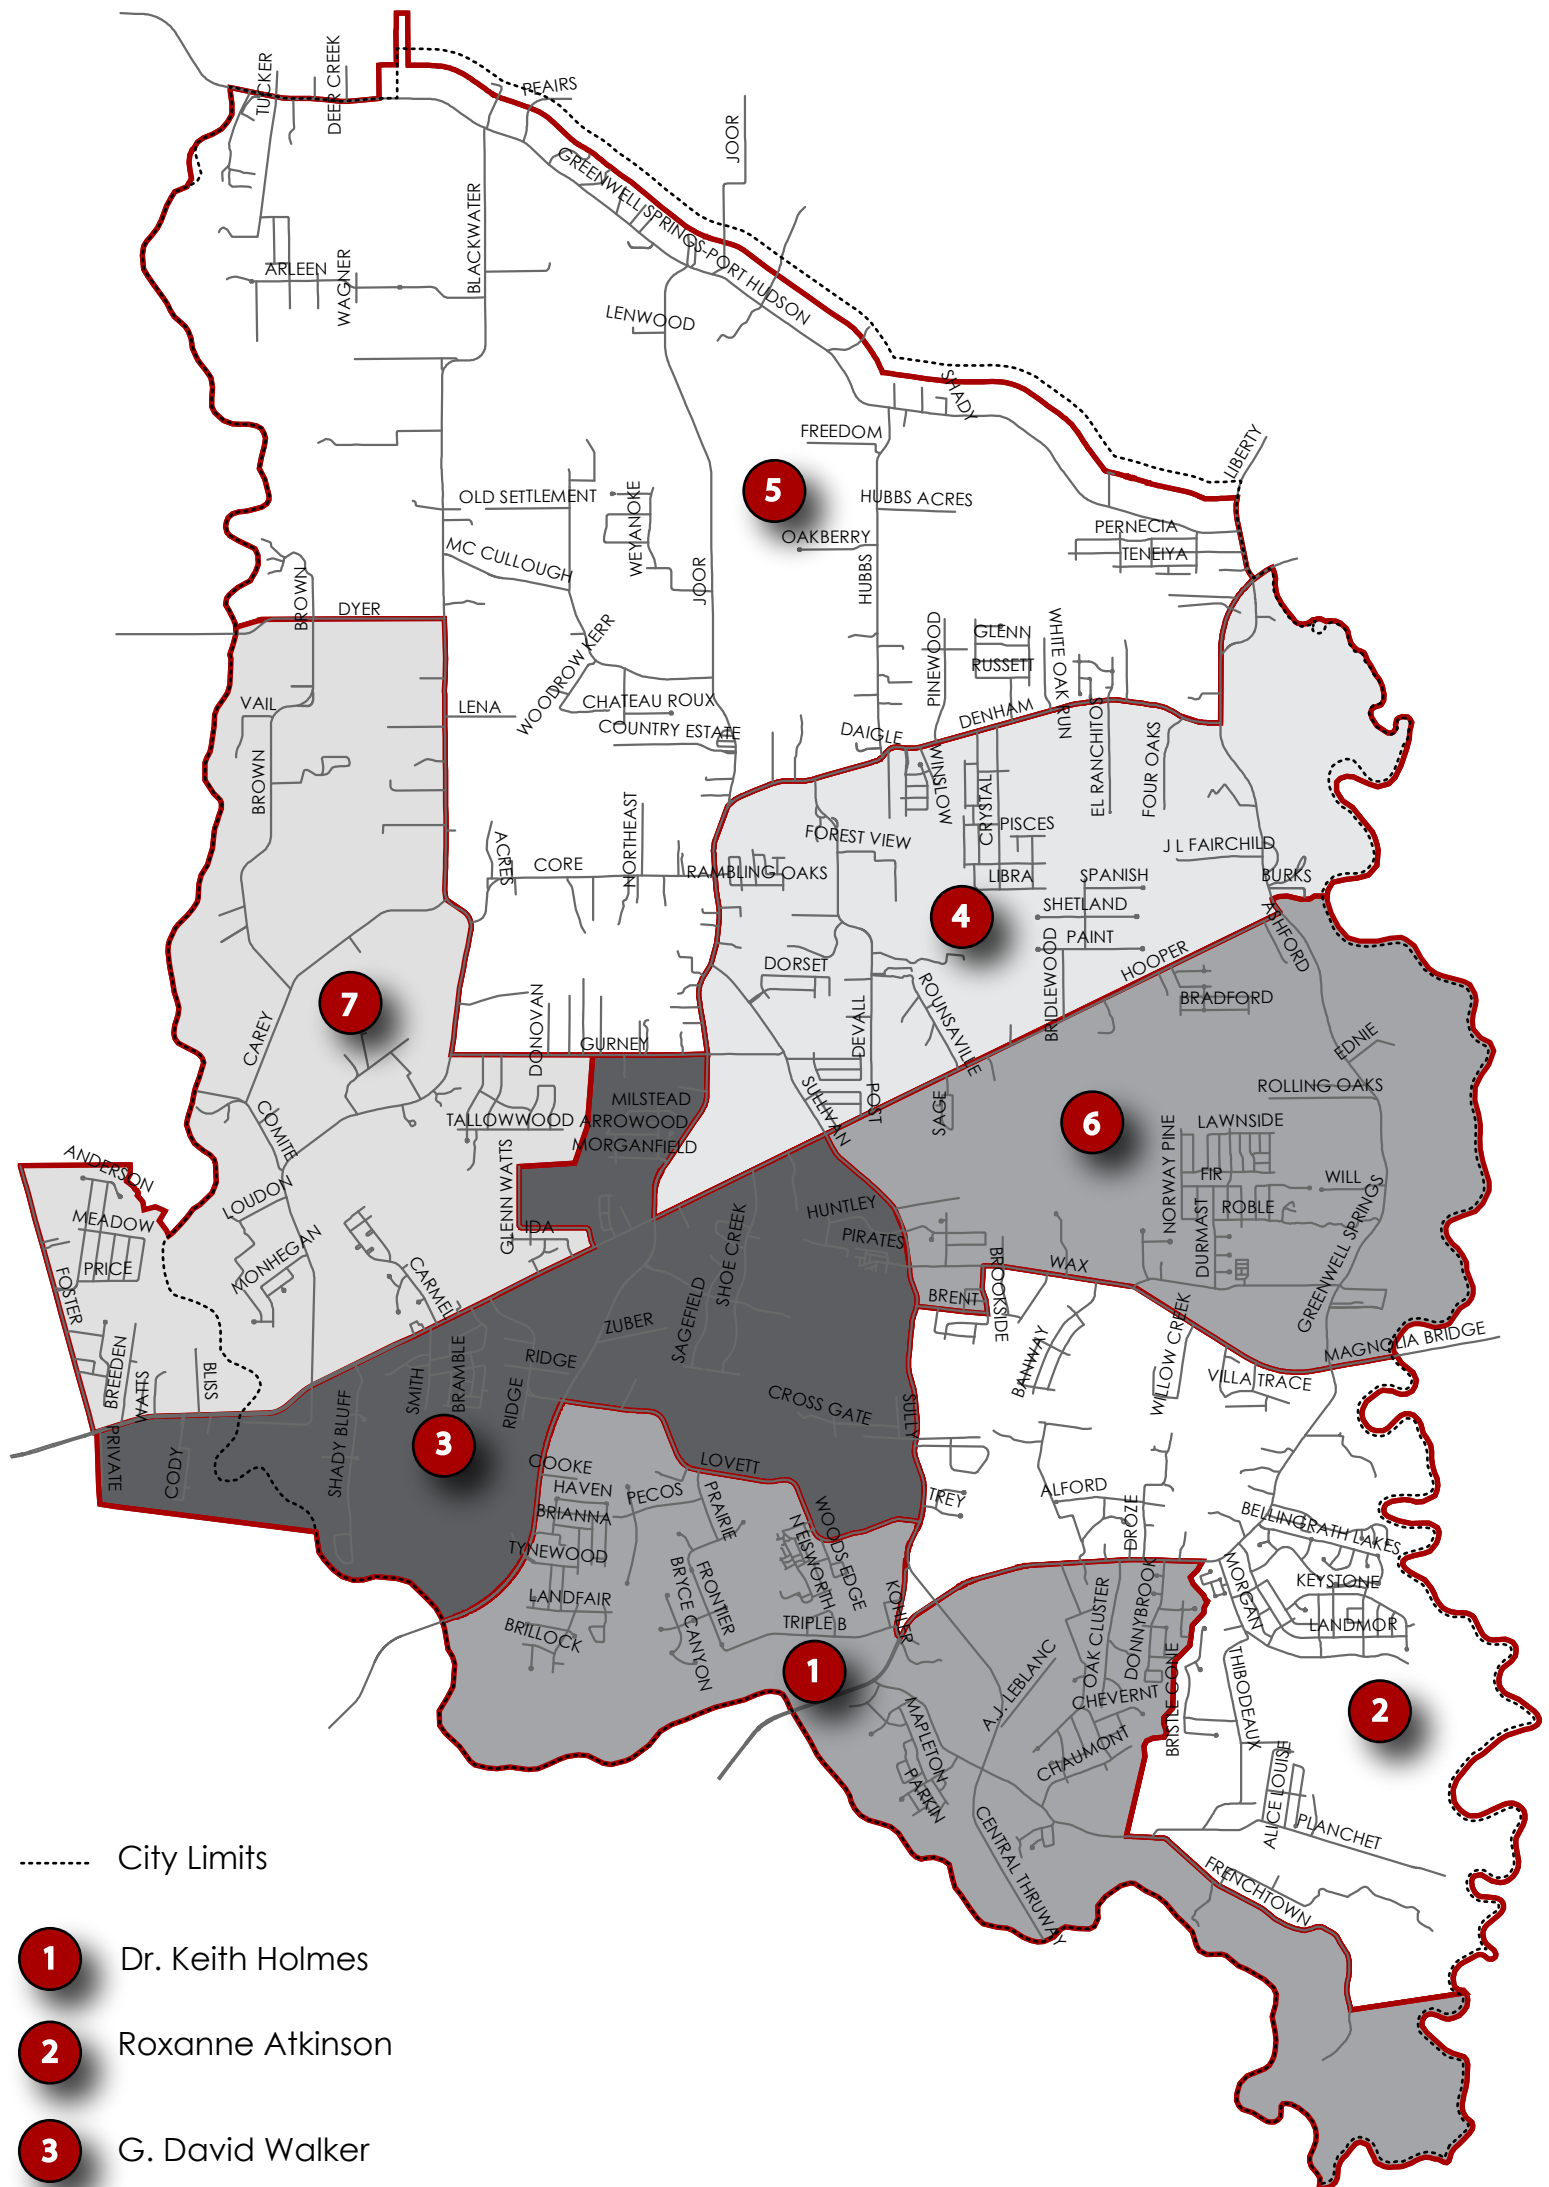

Central Community School Districts

- City Limits
- 1** Dr. Keith Holmes
- 2** Roxanne Atkinson
- 3** G. David Walker
- 4** Phillip Graham
- 5** Dr. James W. Gardner
- 6** Ruby Foil
- 7** Sharon Watts Browning